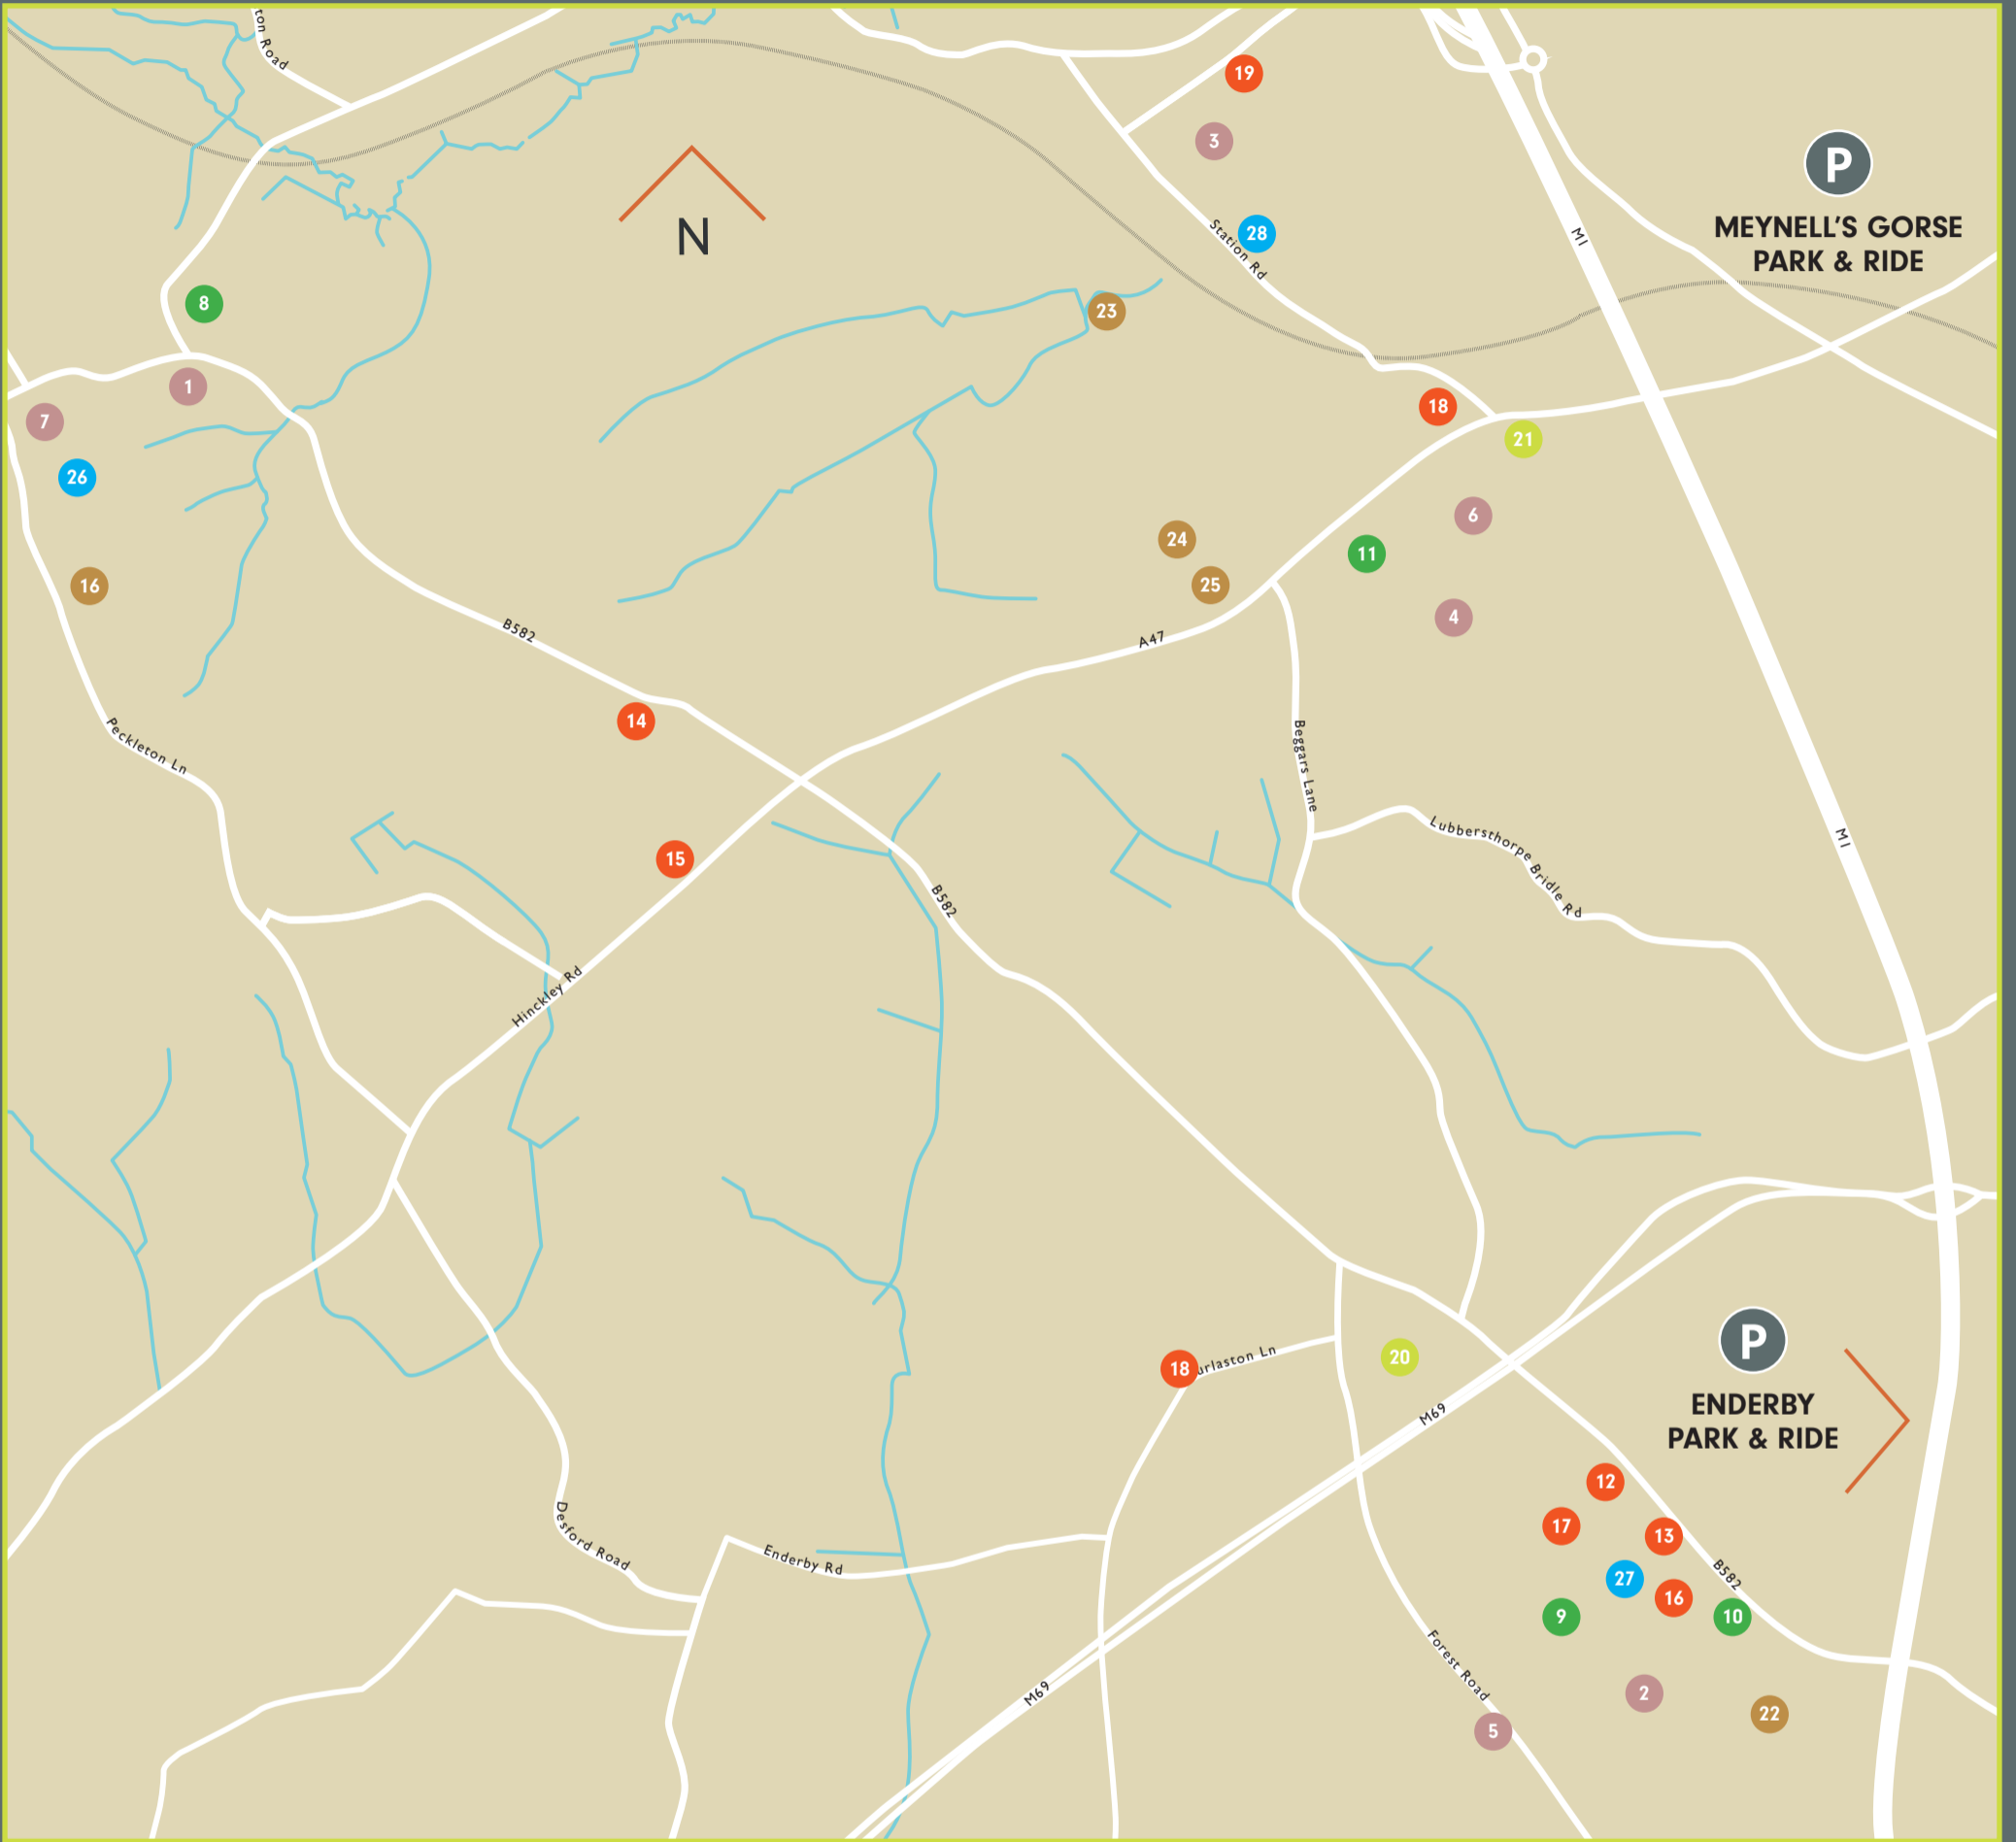

NEW LUBBESTHORPE

AMENITIES MAP

-  EDUCATION
-  HEALTH
-  FOOD & DRINK
-  SHOPPING
-  LEISURE
-  COMMUNITY RESOURCE

- | | | | |
|-----------------------------------|-----------------------------|---------------------------|--------------------------------------|
| 1 Bosworth Academy | 8 Desford Medical Centre | 15 The Bulls Head Pub | 22 Enderby Leisure Centre |
| 2 Danemill Primary School | 9 Enderby Medical Centre | 16 The Dog & Gun | 23 Kirkby Muxloe Golf Club |
| 3 Kirkby Muxloe Primary School | 10 Enderby Pharmacy | 17 The New Inn | 24 Leicester Forest East Tennis Club |
| 4 Lilliput Montessori Day Nursery | 11 Lloyds Pharmacy | 18 The Red Cow Gastro Pub | 25 Sport in Desford |
| 5 Pastures Childrens Nursery | 12 Aspect at the Plow | 19 The Royal Oak Pub | 26 Desford Church Hall |
| 6 Stafford Leys Community Primary | 13 Cini Italian Restaurant | 20 Next Home | 27 Enderby Civic Centre & Library |
| 7 Topsham house Childrens Nursery | 14 Pesto at the White Horse | 21 Sainsbury's Local | 28 Kirkby Muxloe Library |